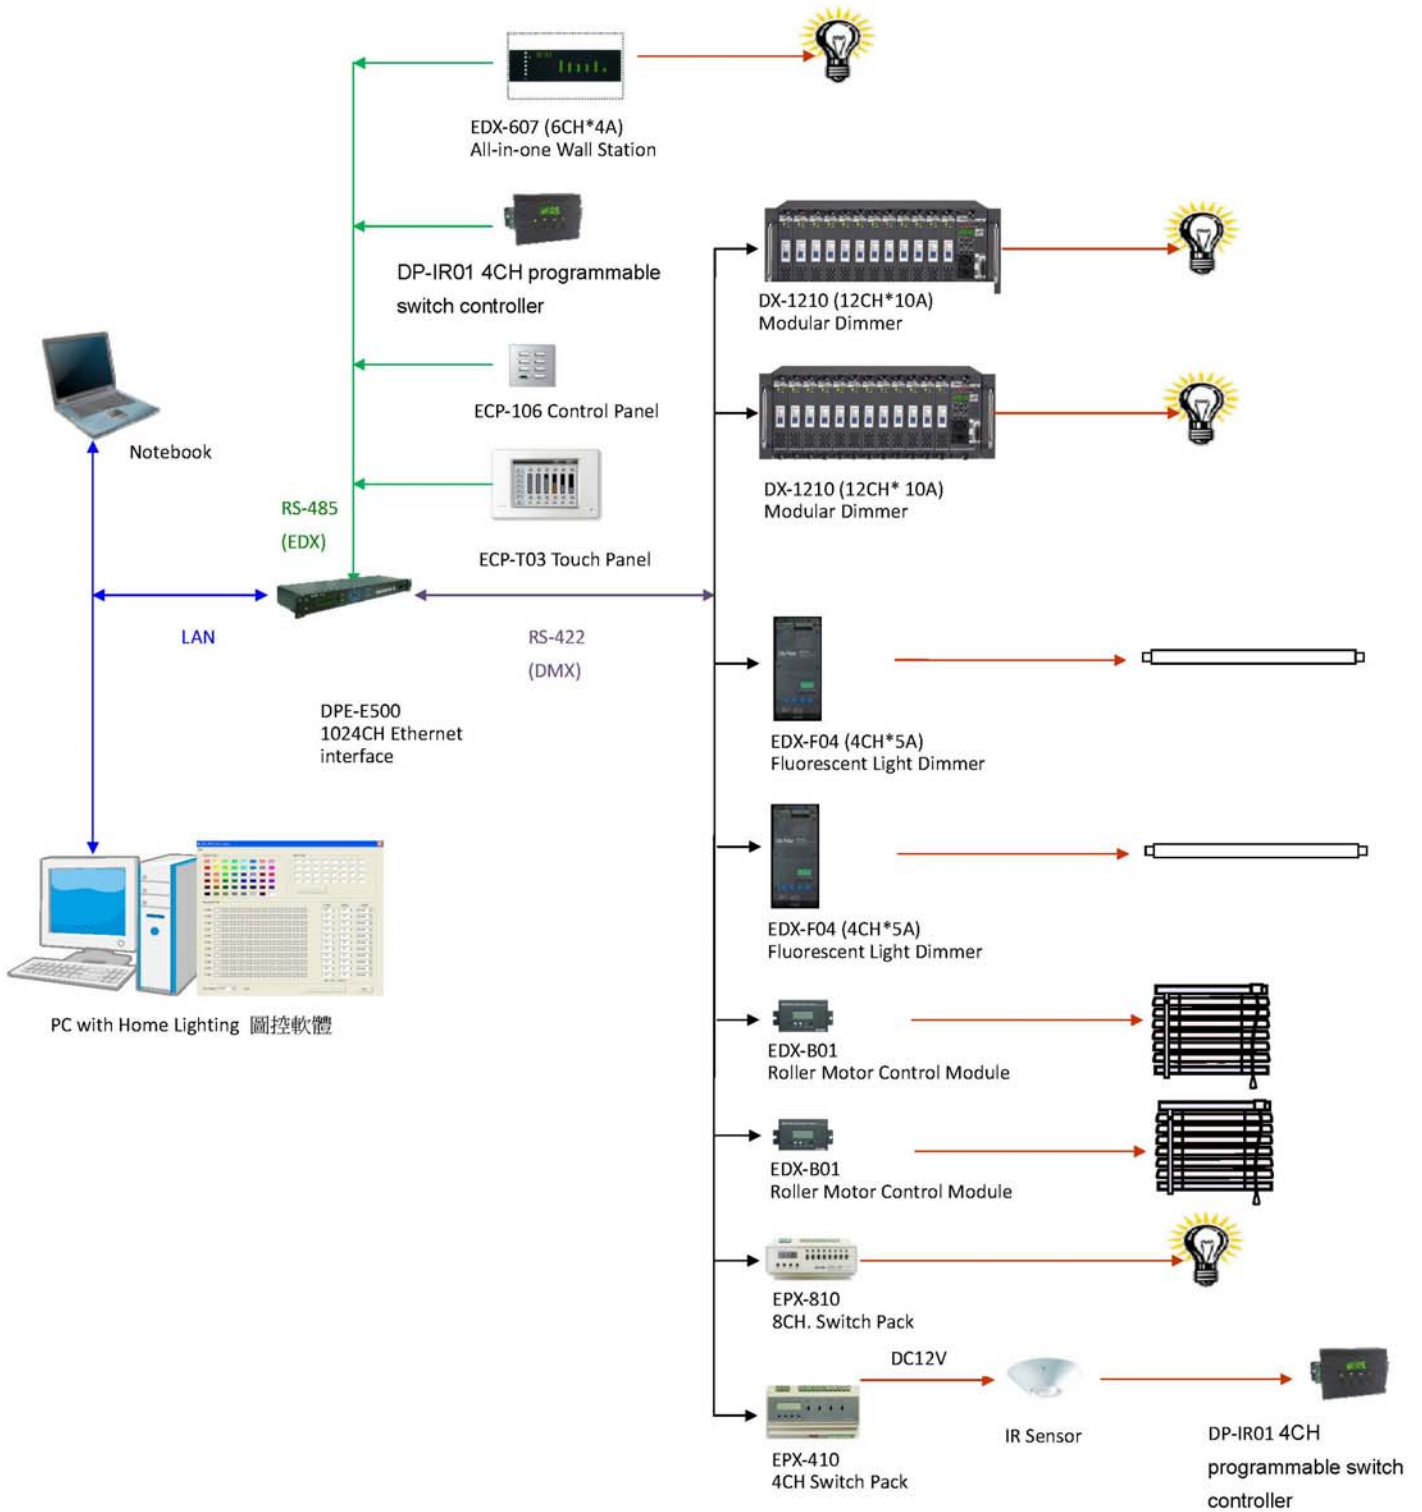

Lighting Control System

Equipment list

No.	Model	Description	Quantity
1	DX-1210	12CH 10A Dimmer Pack	2
2	EDX-F04	4CH5A Fluorescent Dimmer Pack	2
3	EPX-810	8CH10A Switch Pack	1
4	EDX-B01	Curtain controller	2
5	DP-E500	DMX processor	1
6	DP-IR01	4CH dry contact module	1
7	ECP-106	Control panel	10
8	ECP-T03	Color Touch Screen	1

Lite-Puter

The Master of Light

Lite Puter

Enterprise Co., Ltd.

9F, No. 196, Sec.3, Da Tung Rd.,
Shijr City, Taipei, Taiwan.

Zip Code: 22103

TEL: +886-2-86472828

FAX:+886-2-86472727

Website: www.liteputer.com.tw

E-mail: sales@liteputer.com.tw

Lite Puter Technology

(Shanghai) Co., Ltd.

Building B5, No.298, Lane 3509,
Hongmei S. Road, Shanghai, China.

Zip Code: 201108

TEL: +86-21-64978076

FAX:+86-21-64978079

Website:www.liteputer.com.tw

E-mail: sales_china@liteputer.com.tw

Exhibition Center

Room 701, Building 20,
No.487, Tianlin Road,
Shanghai, China. Zip Code:

201103

TEL:+86-21-33674850

FAX:+86-21-33674013

Website:www.liteputer.com.tw

E-mail: sales@liteputer.com.tw