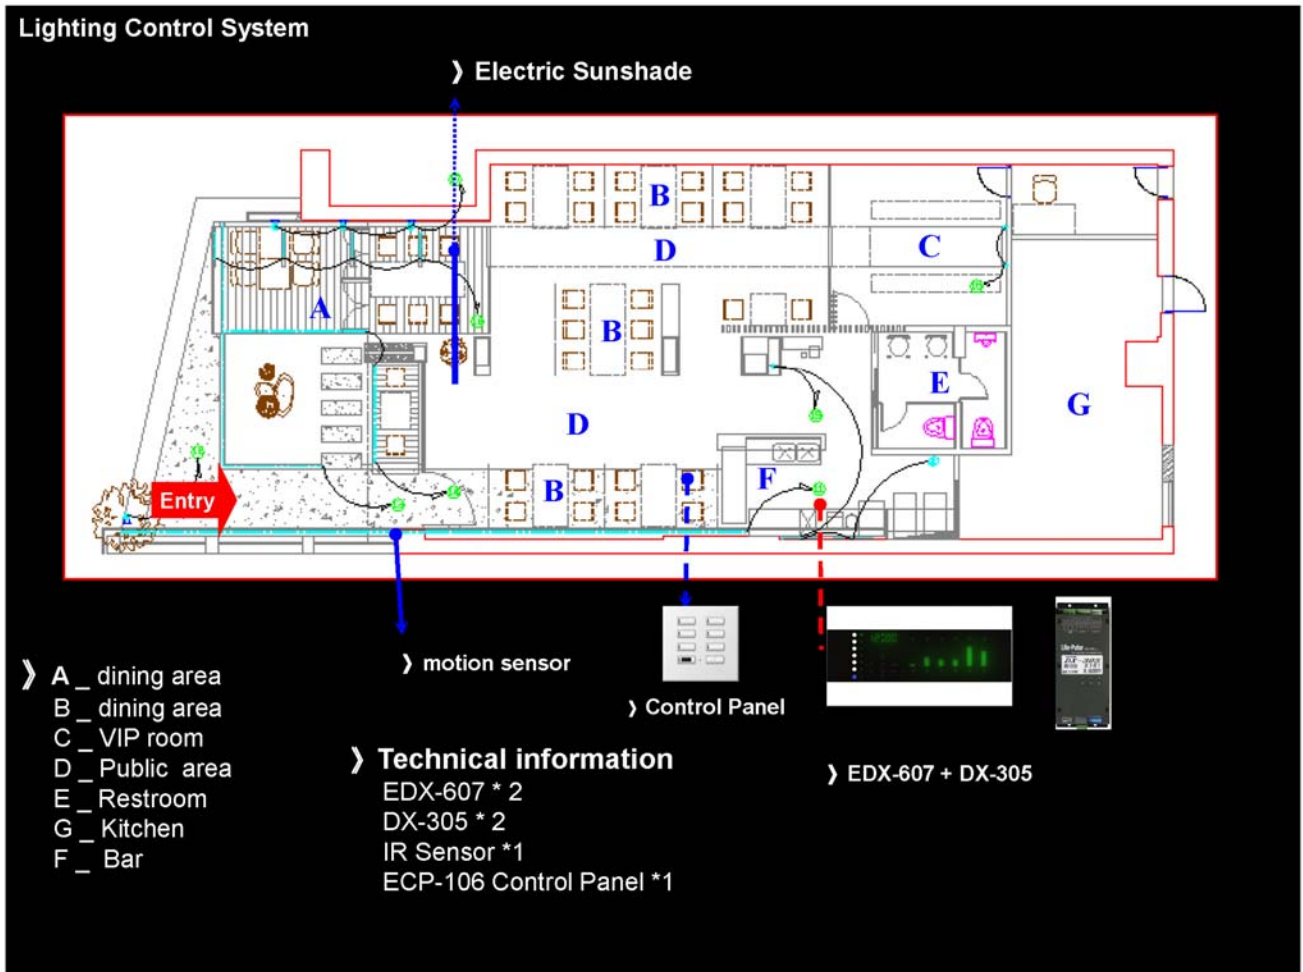

- Break time: Use the fader function to remind customer that the restaurant is closing.
- Closure time: Keep the light at the entrance and light with motion sensor for security.

Lite-Puter

Headquarter

Lite-Puter Enterprise Co., Ltd.

ADD: 9F, No. 196, Sec. 3, Da Tung Rd., Shijr

City, Taipei, Taiwan

TEL: +886-2-86472828

FAX: +886-2-86472727

Website: www.liteputer.com.tw

E-mail: sales@liteputer.com.tw

Branch Office

Lite-Puter Technology (Shanghai) Co., Ltd.

ADD: Building B5, No. 298, Lane 3509,

Hongmei S. Road, Shanghai, China

TEL: +86-21-64978076

FAX: +86-21-64978079

Website: www.liteputer.com.tw

E-mail: sales@liteputer.com.tw

Show Room

ADD: Room 701, Building 20, No.

487, Tianlin Road, Shanghai, China

TEL: +86-21-33674850

FAX: +86-21-33674013

www.liteputer.com.tw

sales@liteputer.com.tw